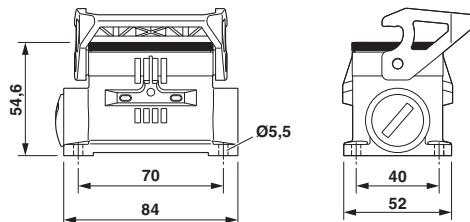

- good shielding in the event of electromagnetic interference

Key Commercial Data

Packing unit	1 STK
Custom tariff number	85389099
Country of origin	Poland

Technical data

Dimensions

Height	54.6 mm
Width	52 mm
Length	84 mm

Housing - HC-STA-B06-SLWS-2SSP16-ELC-AL - 1412823

Technical data

General

Note	For contact inserts HC-B6, BB10, DD24, M Tall housings for extra large wiring space
Size	B6
Housing type	Box mounting bases
Locking type	With single locking latch
No. of cable outlets	2
Cable exit	lateral
Screw connection	none
Type of the screw connection	2x Pg16
Housing material	Die-cast aluminum, salt water resistant
Housing surface material	Uncoated
Seal material	NBR, conductive
Material lock	PA
Assembly instructions	One opening is sealed with a plastic filler plug and can be opened using a screwdriver.

Drawings

Dimensional drawing

Dimensional drawing

Classifications

eCl@ss

eCl@ss 5.1	27143424
eCl@ss 6.0	27143423
eCl@ss 8.0	27440202
eCl@ss 9.0	27440202

ETIM

ETIM 5.0	EC000437
----------	----------